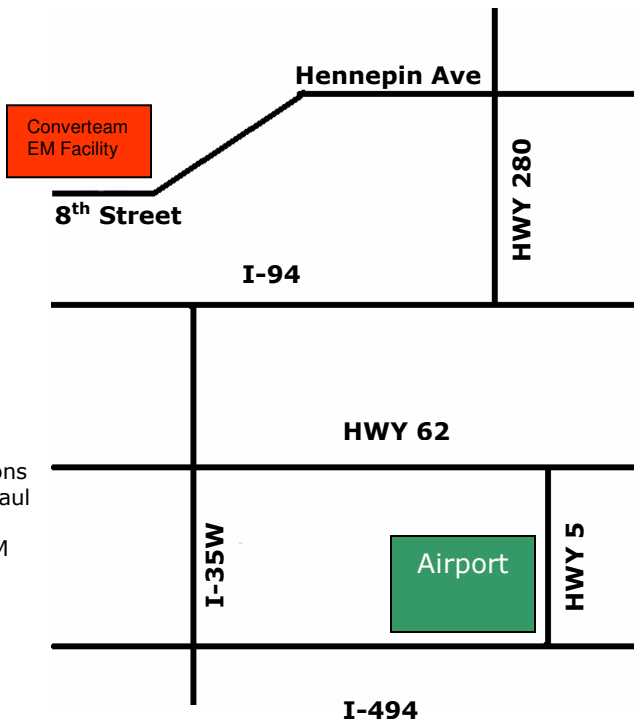

Above:
Map of the EM neighborhood

Right:
Driving directions from Mpls/St Paul Int'l Airport to Converteam EM